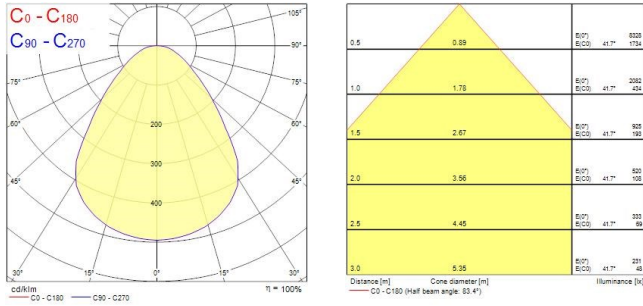

START Panel IP44 UGR19 600x600

ST Panel UGR19 600x600 HE IP44 4300 840 LILO
0042631

TECHNICAL DRAWINGS