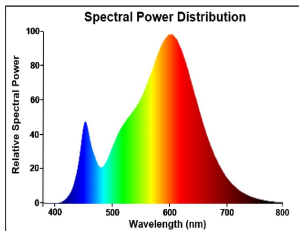

START Flex Low Output START Flex IP20 830 2800lm 0068100

0.5	1.44 1.61	E:0° E:C90° E:C0°	182 173 86
1.0	2.88 3.21	E:0° E:C90° E:C0°	188 165 14
1.5	4.32 4.82	E:0° E:C90° E:C0°	84 7 6
2.0	5.76 6.43	E:0° E:C90° E:C0°	47 4 3
2.5	7.18 8.03	E:0° E:C90° E:C0°	30 3 2
3.0	8.63 9.64	E:0° E:C90° E:C0°	21 2 1

Distance [m]   Core diameter [m]   Illuminance [lx]

— C0 - C180 (Half beam angle: 116.4°)
— C90 - C270 (Half beam angle: 110.4°)

TECHNICAL DRAWINGS