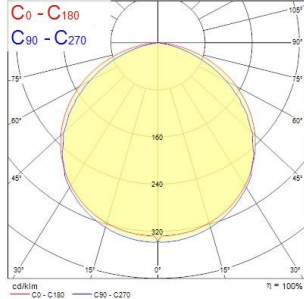

## PRODUCT OVERVIEW

Product name	START Flex IP20 830 2800lm
Technology	LED
Mount	Other
General application	Hospitality, Retail
ETIM Class	EC002706
E-number FI	4276594
Warranty	5 years
Fixture luminous flux (lm)	2800
Luminaire efficacy (lm/W)	117
Colour temperature (K)	3000
CRI (Ra)	80
Colour Variation Initial (SDCM)	SDCM3
Beam Angle (°)	120
Beam Angle (°)	N/A
Photobiological Risk Group	RG1
Total power consumption (W)	24
Electrical protection	Class III
Dimmable	Yes
Dimming method	Other
IP rating	IP20
IK rating	IK00
Product EAN number	5410288681009

## PHOTOMETRY

Distance [m]      Core diameter [m]      Illuminance [lx]

— C0 - C180 (Half beam angle: 116.4°)  
— C90 - C270 (Half beam angle: 110.4°)