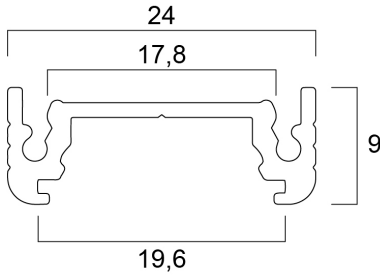

Profile Shallow Narrow 14 EF/T 1m anodised 0022592

Technical drawings

Data table

GENERAL DATA

Product name	Profile Shallow Narrow 14 EF/T 1m anodised
Technology	Accessory
Housing	Aluminium
General application	Retail
ETIM Class	EC002557
E-number FI	4278020
Warranty	3 years

ELECTRICAL DATA

Control gear required	No

PHYSICAL DATA

Housing colour	Silver
Nominal Product Length (mm)	1000
Nominal Product Width (mm)	24