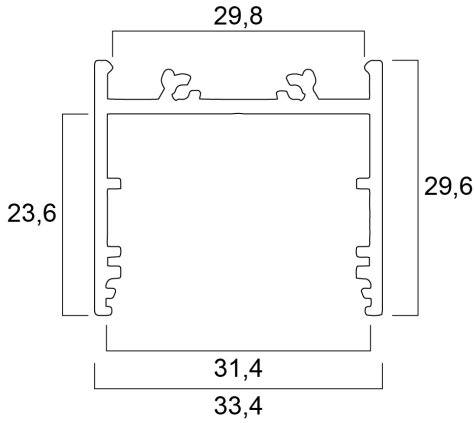

Profile Deep Wide Surface 30 CDE-9/T 3m annodised 0022608

Technical drawings

Data table

GENERAL DATA

Product name	Profile Deep Wide Surface 30 CDE-9/T 3m annodised
Technology	Accessory
Housing	Aluminium
General application	Retail
ETIM Class	EC002557
Warranty	3 years

ELECTRICAL DATA

Control gear required	No

PHYSICAL DATA

Housing colour	Silver
Nominal Product Length (mm)	3000
Nominal Product Width (mm)	33.4