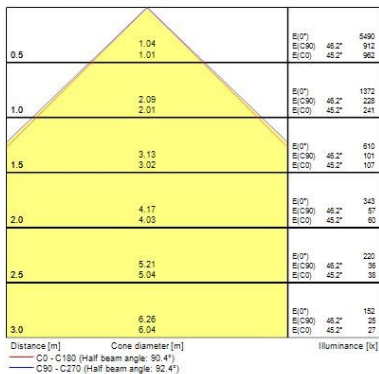

START Panel IP54 UGR19 600x600

START PANEL IP54 MLTPWR U19 600 4350LM 830
0047992

Max. Luminaires per 16A C Breaker	60
Max. Luminaires per 20A C Breaker	75
Max. Luminaires per 16A B Breaker	21

Lifetime data

Lifespan L70 B50	100000
Lifespan L80 B20	71000

Physical data

Housing colour	RAL 9016 - Traffic white / Bezel
IP rating	IP54/20
IK rating	IK03
Diffuser finish	Prismatic
Diffuser material	PC Polycarbonate
Nominal Product Length (mm)	595
Nominal Product Width (mm)	595
Nominal Product Height (mm)	65
Weight (kg)	2.632
Recessed Depth (mm)	100

Packaging

Single packaging type	Carton
Product EAN number	5410288479927
Packaging single length / height (cm)	61.0
Packaging single width (cm)	7.0
Packaging single depth (cm)	61.0
Packaging inner length / height (cm)	63.0
Packaging inner width (cm)	61.5
Packaging inner depth (cm)	8.2
DUN14 (outer)	05410288479927
Units per outer package	1
Packaging outer length / height (cm)	61.0
Packaging outer width (cm)	7.0
Packaging outer depth (cm)	61.0

Safety data

Optimal operating condition (°C)	-10-40

PHOTOMETRY

START Panel IP54 UGR19 600x600 START PANEL IP54 MLTPWR U19 600 4350LM 830 0047992