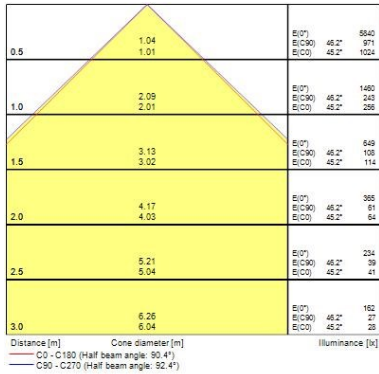

START Panel IP54 UGR19 600x600

START PANEL IP54 MLTPWR U19 600 4350LM 830
0047992

Max. Luminaires per 16A C Breaker	60
Max. Luminaires per 20A C Breaker	75
Max. Luminaires per 16A B Breaker	21

Lifetime data

Lifespan L70 B50	100000
Lifespan L80 B20	71000

Physical data

Housing colour	RAL 9016 - Traffic white / Bezel
IP rating	IP54/20
IK rating	IK03
Diffuser finish	Prismatic
Diffuser material	PC Polycarbonate
Nominal Product Length (mm)	595
Nominal Product Width (mm)	595
Nominal Product Height (mm)	65
Weight (kg)	2.632
Recessed Depth (mm)	100

Packaging

Single packaging type	Carton
Product EAN number	5410288479927
Packaging single length / height (cm)	61.0
Packaging single width (cm)	7.0
Packaging single depth (cm)	61.0
Packaging inner length / height (cm)	63.0
Packaging inner width (cm)	61.5
Packaging inner depth (cm)	8.2
DUN14 (outer)	05410288479927
Units per outer package	1
Packaging outer length / height (cm)	61.0
Packaging outer width (cm)	7.0
Packaging outer depth (cm)	61.0

Safety data

Optimal operating condition (°C)	-10-40

PHOTOMETRY

START Panel IP54 UGR19 600x600 START PANEL IP54 MLTPWR U19 600 4350LM 830 0047992