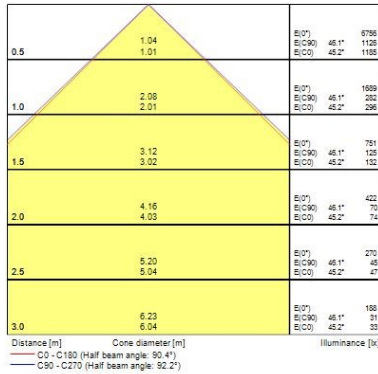

START Panel IP54 UGR19 600x600

START PANEL IP54 MLTPWR U19 600 4350LM 830
0047992

Max. Luminaires per 16A C Breaker	60
Max. Luminaires per 20A C Breaker	75
Max. Luminaires per 16A B Breaker	21

Lifetime data

Lifespan L70 B50	100000
Lifespan L80 B20	71000

Physical data

Housing colour	RAL 9016 - Traffic white / Bezel
IP rating	IP54/20
IK rating	IK03
Diffuser finish	Prismatic
Diffuser material	PC Polycarbonate
Nominal Product Length (mm)	595
Nominal Product Width (mm)	595
Nominal Product Height (mm)	65
Weight (kg)	2.632
Recessed Depth (mm)	100

Packaging

Single packaging type	Carton
Product EAN number	5410288479927
Packaging single length / height (cm)	61.0
Packaging single width (cm)	7.0
Packaging single depth (cm)	61.0
Packaging inner length / height (cm)	63.0
Packaging inner width (cm)	61.5
Packaging inner depth (cm)	8.2
DUN14 (outer)	05410288479927
Units per outer package	1
Packaging outer length / height (cm)	61.0
Packaging outer width (cm)	7.0
Packaging outer depth (cm)	61.0

Safety data

Optimal operating condition (°C)	-10-40

PHOTOMETRY

START Panel IP54 UGR19 600x600 START PANEL IP54 MLTPWR U19 600 4350LM 830 0047992