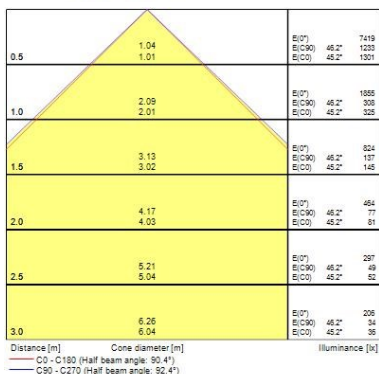

START Panel IP54 UGR19 600x600

START PANEL IP54 MLTPWR U19 600 4350LM 830
0047992

Max. Luminaires per 16A C Breaker	60
Max. Luminaires per 20A C Breaker	75
Max. Luminaires per 16A B Breaker	21

Lifetime data

Lifespan L70 B50	100000
Lifespan L80 B20	71000

Physical data

Housing colour	RAL 9016 - Traffic white / Bezel
IP rating	IP54/20
IK rating	IK03
Diffuser finish	Prismatic
Diffuser material	PC Polycarbonate
Nominal Product Length (mm)	595
Nominal Product Width (mm)	595
Nominal Product Height (mm)	65
Weight (kg)	2.632
Recessed Depth (mm)	100

Packaging

Single packaging type	Carton
Product EAN number	5410288479927
Packaging single length / height (cm)	61.0
Packaging single width (cm)	7.0
Packaging single depth (cm)	61.0
Packaging inner length / height (cm)	63.0
Packaging inner width (cm)	61.5
Packaging inner depth (cm)	8.2
DUN14 (outer)	05410288479927
Units per outer package	1
Packaging outer length / height (cm)	61.0
Packaging outer width (cm)	7.0
Packaging outer depth (cm)	61.0

Safety data

Optimal operating condition (°C)	-10-40

PHOTOMETRY

START Panel IP54 UGR19 600x600 START PANEL IP54 MLTPWR U19 600 4350LM 830 0047992