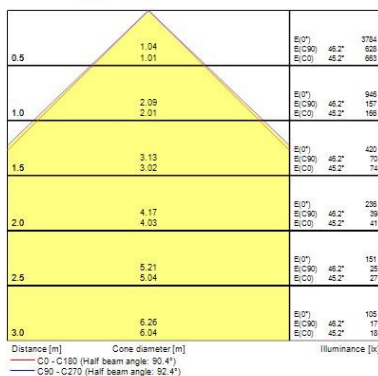

START Panel IP54 UGR19 600x600

START PANEL IP54 MLTPWR U19 600 4350LM 830
0047992

Max. Luminaires per 16A C Breaker	60
Max. Luminaires per 20A C Breaker	75
Max. Luminaires per 16A B Breaker	21

Lifetime data

Lifespan L70 B50	100000
Lifespan L80 B20	71000

Physical data

Housing colour	RAL 9016 - Traffic white / Bezel
IP rating	IP54/20
IK rating	IK03
Diffuser finish	Prismatic
Diffuser material	PC Polycarbonate
Nominal Product Length (mm)	595
Nominal Product Width (mm)	595
Nominal Product Height (mm)	65
Weight (kg)	2.632
Recessed Depth (mm)	100

Packaging

Single packaging type	Carton
Product EAN number	5410288479927
Packaging single length / height (cm)	61.0
Packaging single width (cm)	7.0
Packaging single depth (cm)	61.0
Packaging inner length / height (cm)	63.0
Packaging inner width (cm)	61.5
Packaging inner depth (cm)	8.2
DUN14 (outer)	05410288479927
Units per outer package	1
Packaging outer length / height (cm)	61.0
Packaging outer width (cm)	7.0
Packaging outer depth (cm)	61.0

Safety data

Optimal operating condition (°C)	-10-40

PHOTOMETRY

START Panel IP54 UGR19 600x600 START PANEL IP54 MLTPWR U19 600 4350LM 830 0047992