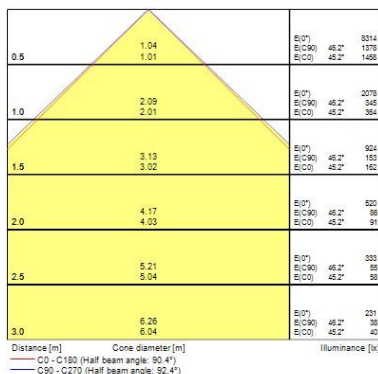

START Panel IP54 UGR19 600x600

START PANEL IP54 MLTPWR U19 600 4350LM 830
0047992

Max. Luminaires per 16A C Breaker	60
Max. Luminaires per 20A C Breaker	75
Max. Luminaires per 16A B Breaker	21

Lifetime data

Lifespan L70 B50	100000
Lifespan L80 B20	71000

Physical data

Housing colour	RAL 9016 - Traffic white / Bezel
IP rating	IP54/20
IK rating	IK03
Diffuser finish	Prismatic
Diffuser material	PC Polycarbonate
Nominal Product Length (mm)	595
Nominal Product Width (mm)	595
Nominal Product Height (mm)	65
Weight (kg)	2.632
Recessed Depth (mm)	100

Packaging

Single packaging type	Carton
Product EAN number	5410288479927
Packaging single length / height (cm)	61.0
Packaging single width (cm)	7.0
Packaging single depth (cm)	61.0
Packaging inner length / height (cm)	63.0
Packaging inner width (cm)	61.5
Packaging inner depth (cm)	8.2
DUN14 (outer)	05410288479927
Units per outer package	1
Packaging outer length / height (cm)	61.0
Packaging outer width (cm)	7.0
Packaging outer depth (cm)	61.0

Safety data

Optimal operating condition (°C)	-10-40

PHOTOMETRY

START Panel IP54 UGR19 600x600 START PANEL IP54 MLTPWR U19 600 4350LM 830 0047992