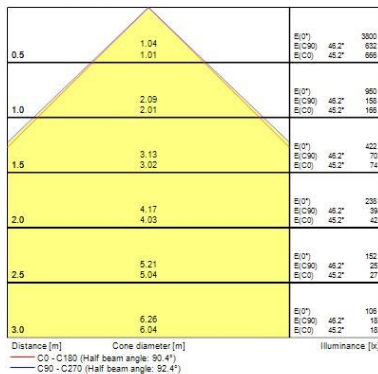

START Panel IP54 UGR19 600x600

START PANEL IP54 MLTPWR U19 600 4350LM 830
0047992

Max. Luminaires per 16A C Breaker	60
Max. Luminaires per 20A C Breaker	75
Max. Luminaires per 16A B Breaker	21

Lifetime data

Lifespan L70 B50	100000
Lifespan L80 B20	71000

Physical data

Housing colour	RAL 9016 - Traffic white / Bezel
IP rating	IP54/20
IK rating	IK03
Diffuser finish	Prismatic
Diffuser material	PC Polycarbonate
Nominal Product Length (mm)	595
Nominal Product Width (mm)	595
Nominal Product Height (mm)	65
Weight (kg)	2.632
Recessed Depth (mm)	100

Packaging

Single packaging type	Carton
Product EAN number	5410288479927
Packaging single length / height (cm)	61.0
Packaging single width (cm)	7.0
Packaging single depth (cm)	61.0
Packaging inner length / height (cm)	63.0
Packaging inner width (cm)	61.5
Packaging inner depth (cm)	8.2
DUN14 (outer)	05410288479927
Units per outer package	1
Packaging outer length / height (cm)	61.0
Packaging outer width (cm)	7.0
Packaging outer depth (cm)	61.0

Safety data

Optimal operating condition (°C)	-10-40

PHOTOMETRY

START Panel IP54 UGR19 600x600 START PANEL IP54 MLTPWR U19 600 4350LM 830 0047992