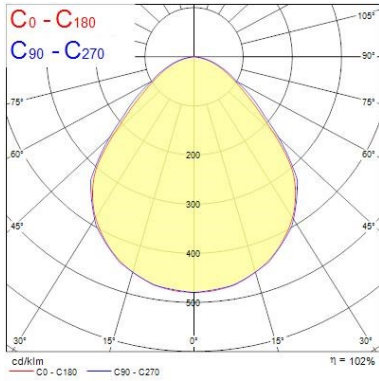

START Panel IP54 UGR19 600x600 START PANEL IP54 MLTPWR U19 600 4350LM 830 0047992

TECHNICAL DRAWINGS