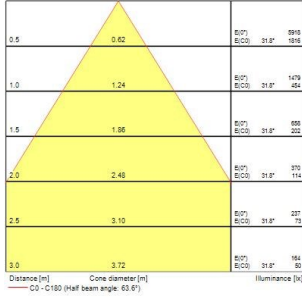

Equinox EQUINOX 165 2500 TRIMLESS 940 SSC 2059939

PHOTOMETRY