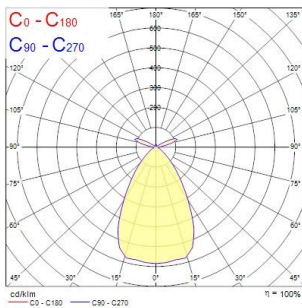

Equinox EQUINOX 165 2500 TRIMLESS 940 SSC 2059939

PHOTOMETRY