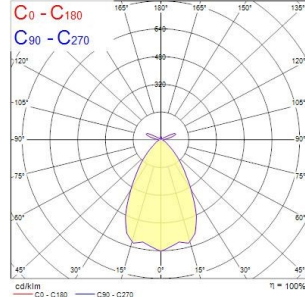

Equinox EQUINOX 165 2500 TRIMLESS 940 SSC 2059939

PHOTOMETRY