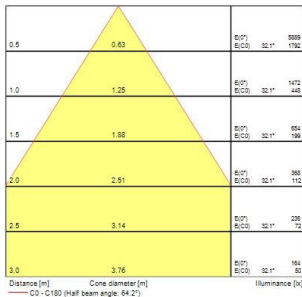

Equinox EQUINOX 165 2500 TRIMLESS 940 SSC 2059939

PHOTOMETRY