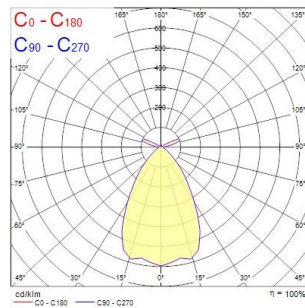

Equinox EQUINOX 165 2500 TRIMLESS 940 SSC 2059939

PHOTOMETRY