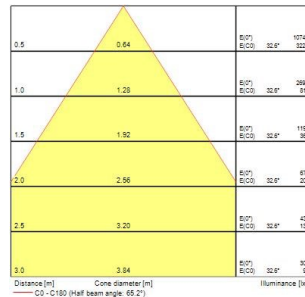

Equinox EQUINOX 165 2500 TRIMLESS 940 SSC 2059939

PHOTOMETRY