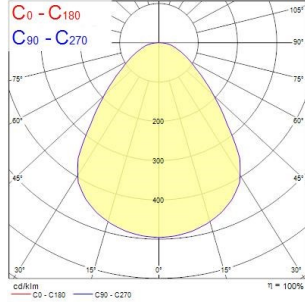

START Panel IP44 UGR19 600x600

ST Panel UGR19 600x600 HE IP44 DALI 4300 840
0042639