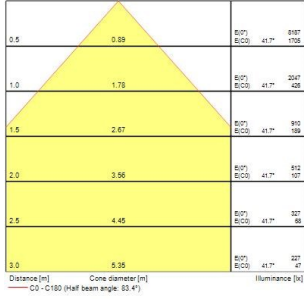

START Panel IP44 UGR19 600x600

ST Panel UGR19 600x600 HE IP44 DALI 4300 840
0042639