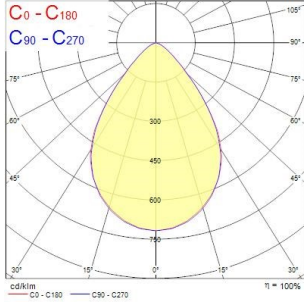

Quadro UGR16 600x600 Multipower QUADRO UGR16 600x600 MUL TIPOWER 2250-4650LM 840 0047250