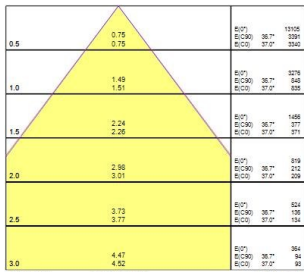

Quadro UGR16 600x600 Multipower QUADRO UGR16 600x600 MUL TIPOWER 2250-4650LM 840 0047250

PHOTOMETRY