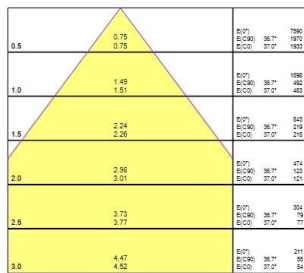

Quadro UGR16 600x600 Multipower QUADRO UGR16 600x600 MUL TIPOWER 2250-4650LM 840 0047250

PHOTOMETRY