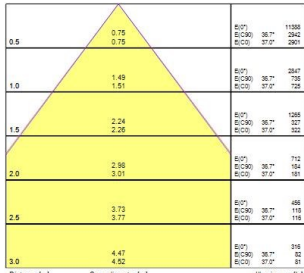

Quadro UGR16 600x600 Multipower QUADRO UGR16 600x600 MUL TIPOWER 2250-4650LM 840 0047250

PHOTOMETRY