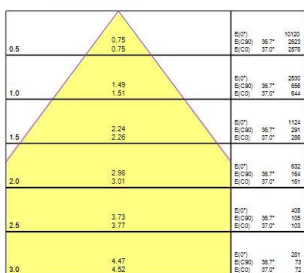

Quadro UGR16 600x600 Multipower QUADRO UGR16 600x600 MUL TIPOWER 2250-4650LM 840 0047250

PHOTOMETRY