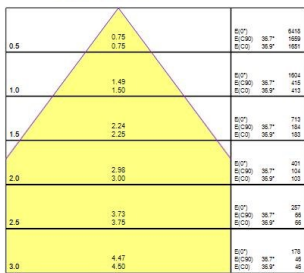

Quadro UGR16 600x600 Multipower QUADRO UGR16 600x600 MUL TIPOWER 2250-4650LM 840 0047250

PHOTOMETRY