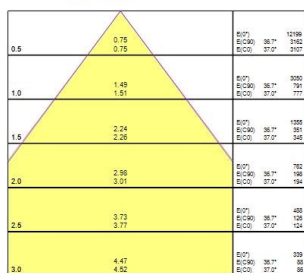

Quadro UGR16 600x600 Multipower QUADRO UGR16 600x600 MUL TIPOWER 2250-4650LM 840 0047250

PHOTOMETRY