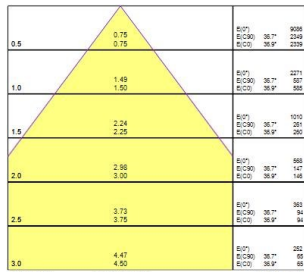

Quadro UGR16 600x600 Multipower QUADRO UGR16 600x600 MUL TIPOWER 2250-4650LM 840 0047250

PHOTOMETRY