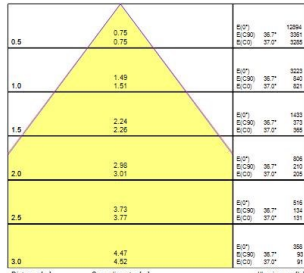

Quadro UGR16 600x600 Multipower QUADRO UGR16 600x600 MUL TIPOWER 2250-4650LM 840 0047250

PHOTOMETRY