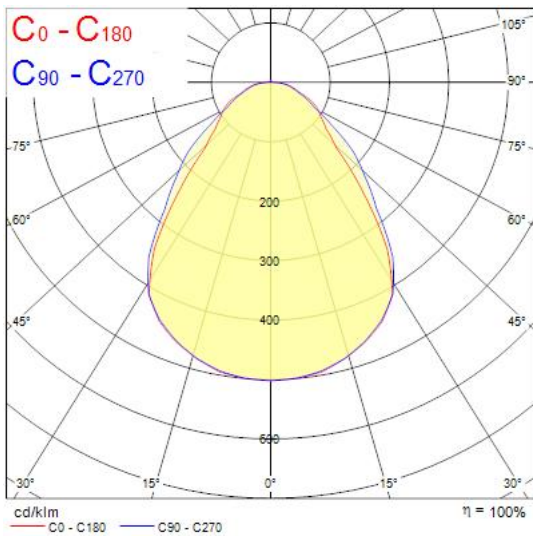

START Panel UGR19 1200x300 DALI 3600Lm 830 0042860

Colour Variation Initial (SDCM)	3
Beam Angle (°)	90
Glare control	< 19
Photobiological Risk Group	RG0
Total power consumption (W)	36
Electrical protection	Class II
Control gear type	LED driver constant current
Dimmable	Yes
LED Flickering Rate	Ultra low (5% or less)
Housing colour	RAL 9003 - Signal white
IP rating	IP40/20
IK rating	IK03
Product EAN number	5410288428604
Warranty	5 years
Dimming method	DALI

Photometry