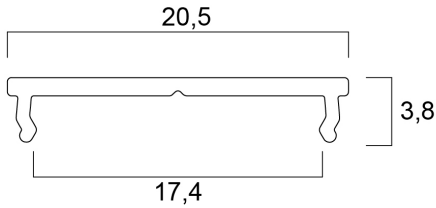

Profile HO Surface 16 (20x4) raw alu. 2m 0022604

Technical drawings

Data table

GENERAL DATA

Product name	Profile HO Surface 16 (20x4) raw alu. 2m
Technology	Accessory
Housing	Aluminium
General application	Retail
ETIM Class	EC002557
Warranty	3 years

ELECTRICAL DATA

Control gear required	No

PHYSICAL DATA

Housing colour	Silver
Nominal Product Length (mm)	2000
Nominal Product Width (mm)	20.5
Nominal Product Height (mm)	3.8