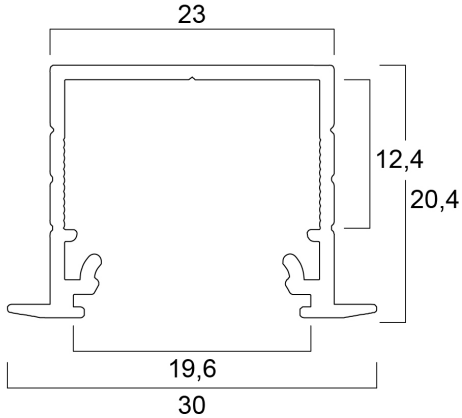

Features

- The Profile recess 20 2m SET BW consists of 2m anodised black profile , F click diffuser), 2 end caps and 4 holders

Product Overview

Product name	Profile recess 20 (30x20) 2m SET BW
Technology	Accessory
Housing	Aluminium
General application	Hospitality, Retail
ETIM Class	EC002557
E-number FI	4278571
Photobiological Risk Group	Not applicable
Housing colour	Black
IP rating	IP00
IK rating	IK00
Product EAN number	5410288215754
Warranty	3 years

Profile recess 20 (30x20) 2m SET BW 0021575

Technical drawings

Data table

GENERAL DATA

Product name	Profile recess 20 (30x20) 2m SET BW
Technology	Accessory
Housing	Aluminium
General application	Hospitality, Retail
Operating temperature range (°C)	25°C...+0°C
ETIM Class	EC002557
E-number FI	4278571
Warranty	3 years

PHYSICAL DATA

Housing colour	Black
IP rating	IP00
IK rating	IK00
Diffuser finish	Opal
Nominal Product Length (mm)	2000
Nominal Product Width (mm)	30
Nominal Product Height (mm)	20.4
Weight (kg)	0.51

PACKAGING

Single packaging type	Carton
Product EAN number	5410288215754
Packaging single length / height (cm)	200.5
Packaging single width (cm)	1.9
Packaging single depth (cm)	1.9
DUN14 (outer)	15410288215751
Units per outer package	30
Packaging outer length / height (cm)	210.0
Packaging outer width (cm)	17.0
Packaging outer depth (cm)	17.5