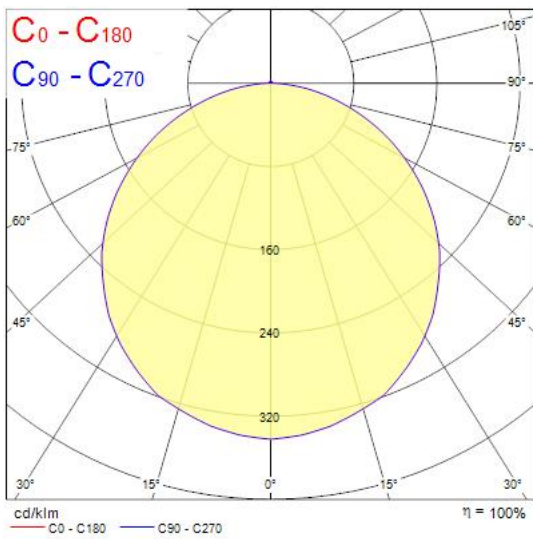

START eco Panel 600x600 3200Lm 840 0047670

LED Flickering Rate	Ultra low (5% or less)
Housing colour	RAL 9003 - Signal white
IP rating	IP40/20
IK rating	IK02
Product EAN number	5410288476704
Warranty	3 years
Dimming method	N/A

Photometry