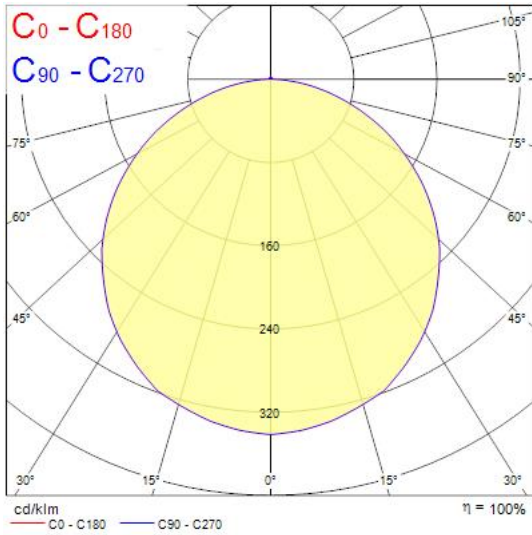

START eco Panel 600x600 3200Lm 865 0047671

LED Flickering Rate	Ultra low (5% or less)
Housing colour	RAL 9003 - Signal white
IP rating	IP40/20
IK rating	IK02
Product EAN number	5410288476711
Warranty	3 years
Dimming method	N/A

Photometry