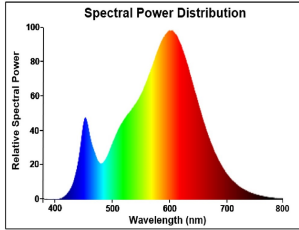

RefLED Superia Retro MR16 DIMMABLE

RefLED Superia Retro MR16 V2 345LM DIM 830 36 SL
0029215