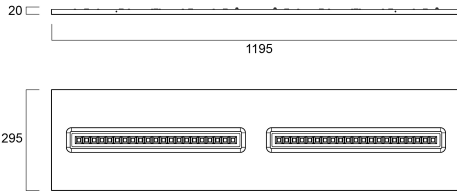

Technical drawings

Data table

GENERAL DATA

Product name	OptiClip 1200 4000K C8 WH DALI WHITE
Technology	LED (3 SDCM)
Cap/Base	N/A
Housing	Steel
Mount	Ceiling recessed mounting
Fixture rating	Enclosed
General application	Education, Office
Operating temperature range (°C)	-25°C...+25°C
Performance ambient temperature Tq (°C)	25
ETIM Class	EC002892
Warranty	5 years

OPTICAL DATA

Fixture luminous flux (lm)	3100
Luminaire efficacy (lm/W)	129
Colour temperature (K)	4000
Light colour	Neutral White
CRI (Ra)	80
Colour Variation Initial (SDCM)	3
Luminous Intensity (cd)	1791