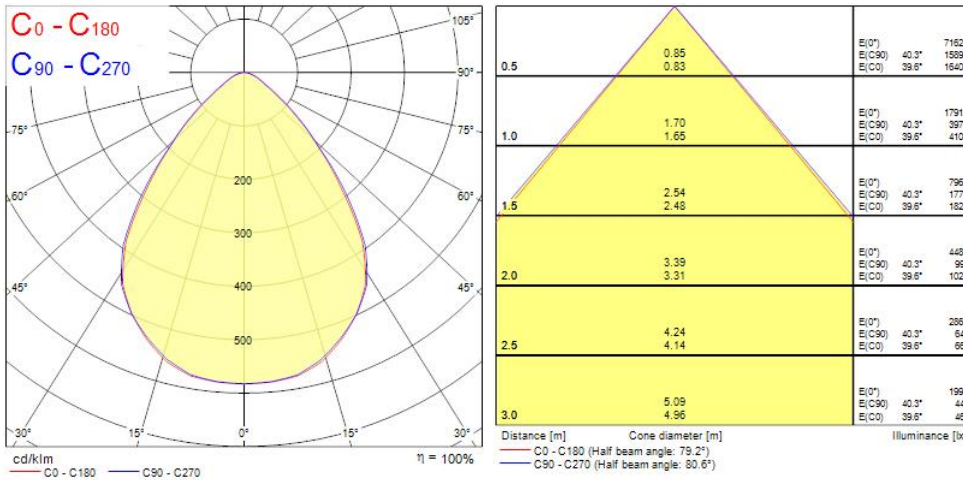

OptiClip 1200 4000K C8 WH DALI WHITE 0044005

Photobiological Risk Group	RG1
Total power consumption (W)	24
Electrical protection	Class II
Control gear type	LED driver constant current
Dimmable	Yes
Minimum dimming level (%)	1
LED Flickering Rate	Ultra low (5% or less)
Housing colour	RAL 9016 - Traffic white / Bezel
IP rating	IP40/20
IK rating	IK07
Product EAN number	5410288440057
Warranty	5 years
Dimming method	DALI

Photometry