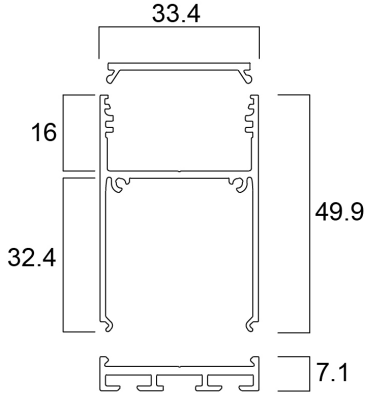

Features

- The Profile H 30 2m SET BW consists of 2m anodised black profile , click diffuser, 2 end caps and 4 holders

Product Overview

Product name	Profile H 30 (33x50) 2m SET BW
Technology	Accessory
Housing	Aluminium
General application	Hospitality, Retail
ETIM Class	EC002557
Housing colour	Black
Product EAN number	5410288215808
Warranty	3 years

Technical drawings

Data table

GENERAL DATA

Product name	Profile H 30 (33x50) 2m SET BW
Technology	Accessory
Housing	Aluminium
General application	Hospitality, Retail
ETIM Class	EC002557
Warranty	3 years

ELECTRICAL DATA

Control gear required	No
-----------------------	----

PHYSICAL DATA

Housing colour	Black
Diffuser finish	Opal
Nominal Product Length (mm)	2000
Nominal Product Width (mm)	33.4

Profile H 30 (33x50) 2m SET BW 0021580

Nominal Product Height (mm)	49.9
Weight (kg)	0.63

PACKAGING

Single packaging type	Carton
Product EAN number	5410288215808
Packaging single length / height (cm)	200.5
Packaging single width (cm)	3.0
Packaging single depth (cm)	3.0
DUN14 (outer)	15410288215805
Units per outer package	20
Packaging outer length / height (cm)	210.0
Packaging outer width (cm)	17.0
Packaging outer depth (cm)	17.5