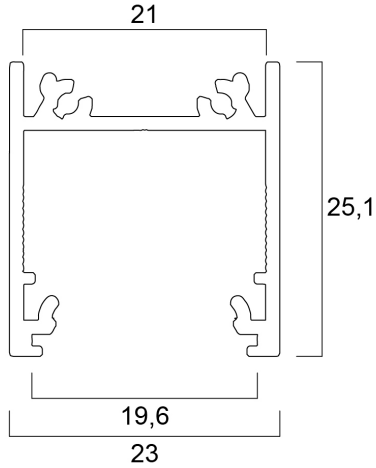

Profile Semi Deep Surface 20 EF/T 3m anodised 0022607

Technical drawings

Data table

GENERAL DATA

Product name	Profile Semi Deep Surface 20 EF/T 3m anodised
Technology	Accessory
Housing	Aluminium
General application	Retail
ETIM Class	EC002557
E-number FI	4278030
Warranty	3 years

ELECTRICAL DATA

Control gear required	No

PHYSICAL DATA

Housing colour	Silver
Nominal Product Length (mm)	3000
Nominal Product Width (mm)	23