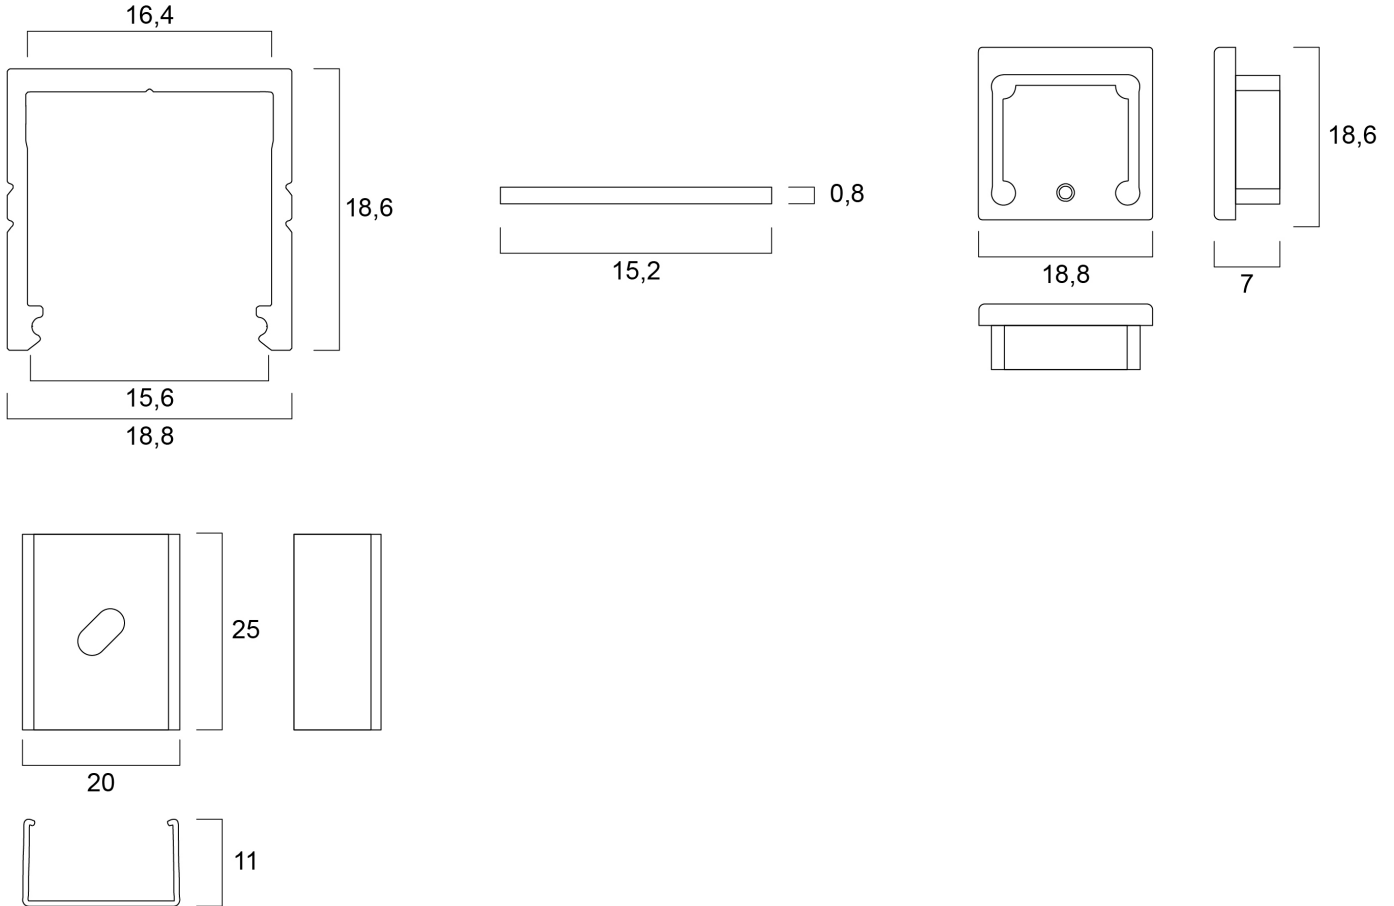

Profile semi deep surface 16 (19x19) SET BB 0021591

Technical drawings

Data table

GENERAL DATA

Product name	Profile semi deep surface 16 (19x19) SET BB
Technology	Accessory
Housing	Aluminium
General application	Hospitality, Retail
Operating temperature range (°C)	25°C...+0°C