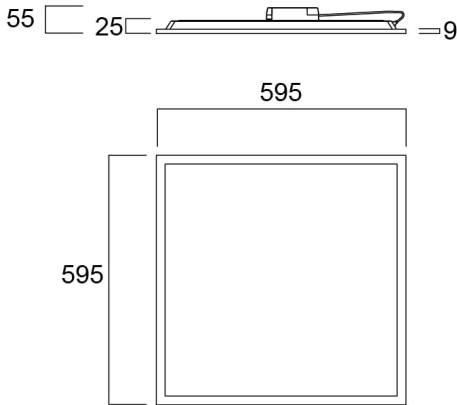

START Panel 600x600 HE 4300Lm 840 LILO 0042873

Technical drawings

Data table

GENERAL DATA

Product name	START Panel 600x600 HE 4300Lm 840 LILO
Technology	LED (3 SDCM)
Cap/Base	N/A
Housing	Aluminium, Steel
Mount	Ceiling recessed mounting
General application	Education, Office
Operating temperature range (°C)	-10°C...+45°C
Performance ambient temperature Tq (°C)	25
ETIM Class	EC002892
E-number FI	4278472
Warranty	5 years

OPTICAL DATA

Fixture luminous flux (lm)	4300
Luminaire efficacy (lm/W)	126