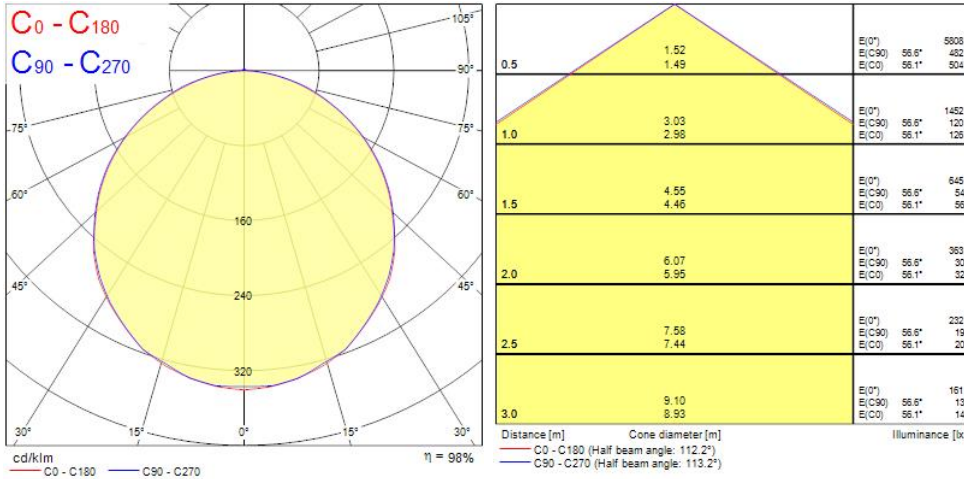

START Panel 600x600 HE 4300Lm 840 LILO 0042873

Colour Variation Initial (SDCM)	3
Beam Angle (°)	110
Glare control	< 22
Photobiological Risk Group	RG0
Total power consumption (W)	34
Electrical protection	Class II
Control gear type	LED driver constant current
Dimmable	No
LED Flickering Rate	Ultra low (5% or less)
Housing colour	RAL 9003 - Signal white
IP rating	IP40/20
IK rating	IK03
Product EAN number	5410288428734
Warranty	5 years
Dimming method	N/A

Photometry