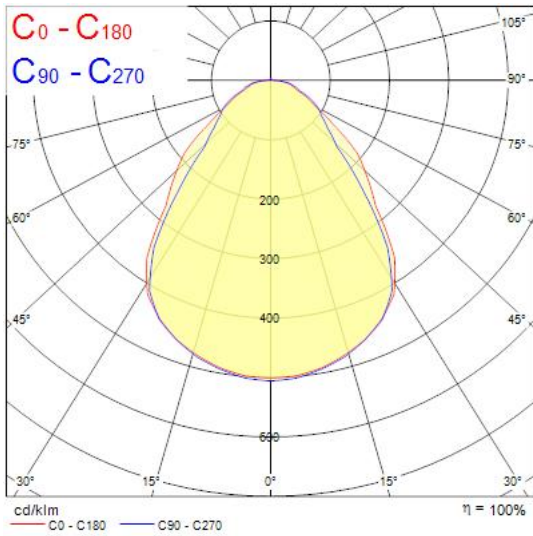

START Panel UGR19 600x600 3800Lm 830 LILO 0042186

Dimmable	No
LED Flickering Rate	Ultra low (5% or less)
Housing colour	RAL 9003 - Signal white
IP rating	IP40/20
IK rating	IK03
Product EAN number	5410288421865
Warranty	5 years
Dimming method	N/A

Photometry