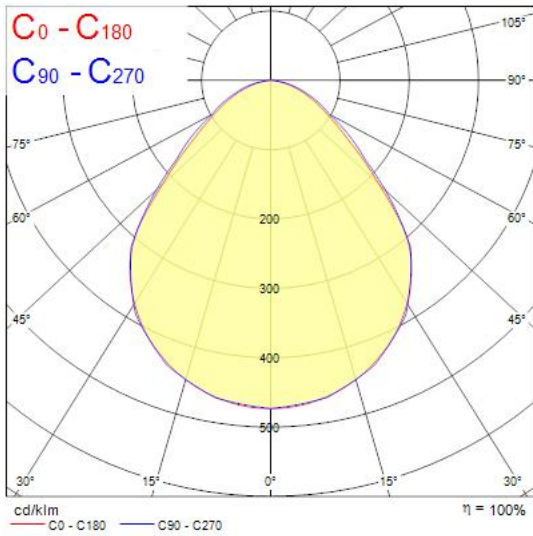

START PANEL IP54 U19 600 4300LM 840 DALI 0047787

Minimum dimming level (%)	1
LED Flickering Rate	Ultra low (5% or less)
Housing colour	RAL 9016 - Traffic white / Bezel
IP rating	IP54/20
IK rating	IK03
Product EAN number	5410288477879
Warranty	5 years
Dimming method	DALI

Photometry