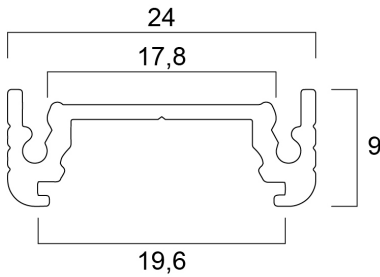

Features

- The Profile shallow narrow 14 2m SET consists of 2m anodised profile , F click diffuser , 2 end caps and 4 holders

Product Overview

Product name	Profile shallow narrow 14 (24x9) 2m SET
Technology	Accessory
Housing	Aluminium
General application	Hospitality, Retail
ETIM Class	EC002557
E-number FI	4278230
Housing colour	Silver
Product EAN number	5410288215945
Warranty	3 years

Profile shallow narrow 14 (24x9) 2m SET 0021594

Technical drawings

Data table

GENERAL DATA

Product name	Profile shallow narrow 14 (24x9) 2m SET
Technology	Accessory
Housing	Aluminium
General application	Hospitality, Retail
ETIM Class	EC002557
E-number FI	4278230
Warranty	3 years

ELECTRICAL DATA

Control gear required	No
-----------------------	----

PHYSICAL DATA

Housing colour	Silver
Nominal Product Length (mm)	2000
Nominal Product Width (mm)	24

Profile shallow narrow 14 (24x9) 2m SET 0021594

Nominal Product Height (mm)	9
Weight (kg)	0.37

PACKAGING

Single packaging type	Carton
Product EAN number	5410288215945
Packaging single length / height (cm)	200.5
Packaging single width (cm)	1.9
Packaging single depth (cm)	1.9
DUN14 (outer)	15410288215942
Units per outer package	50
Packaging outer length / height (cm)	210.0
Packaging outer width (cm)	17.0
Packaging outer depth (cm)	17.5