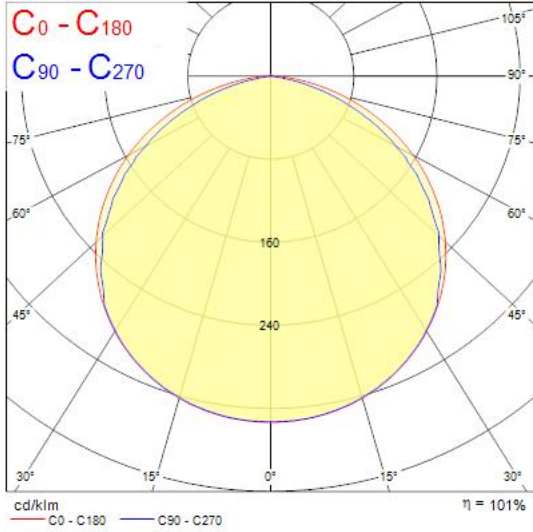

Photometry