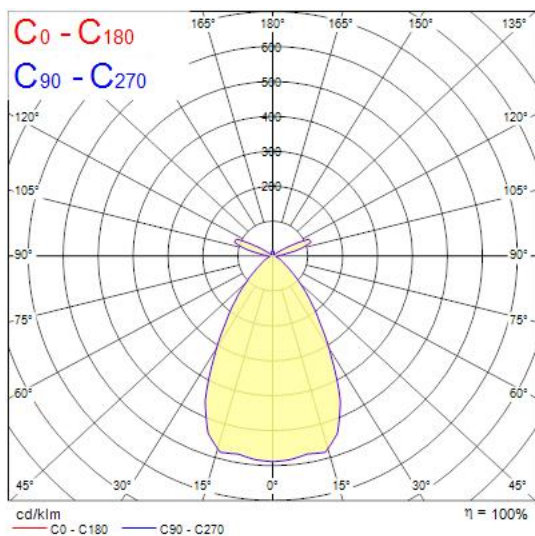

Concord

EQUINOX 165 2500 940 DALI 2059949

Electrical protection	Class II
Control gear type	LED driver constant current
Control gear mounting	Remote
Dimmable	Yes
Minimum dimming level (%)	1
Housing colour	RAL 9016 - Traffic white / Bezel
IP rating	IP20
IK rating	IK02
Product EAN number	5025768599493
Warranty	5 years
Dimming method	DALI, Switch-dim (mains-rated)

Photometry