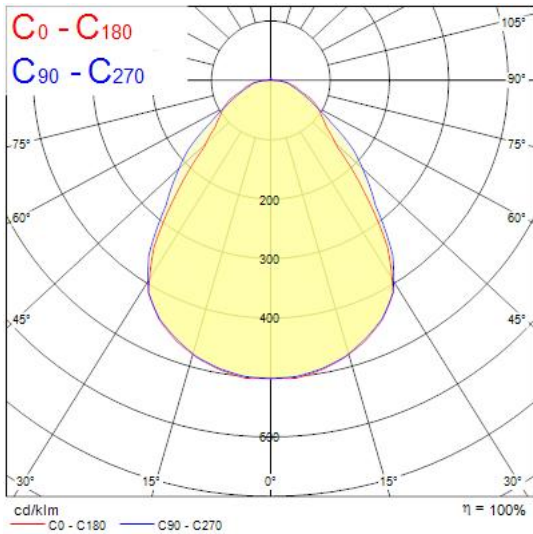

START Panel UGR19 1200x300 DALI 3800Lm 840 0042861

Colour Variation Initial (SDCM)	3
Beam Angle (°)	90
Glare control	< 19
Photobiological Risk Group	RG0
Total power consumption (W)	36
Electrical protection	Class II
Control gear type	LED driver constant current
Dimmable	Yes
LED Flickering Rate	Ultra low (5% or less)
Housing colour	RAL 9003 - Signal white
IP rating	IP40/20
IK rating	IK03
Product EAN number	5410288428611
Warranty	5 years
Dimming method	DALI

Photometry