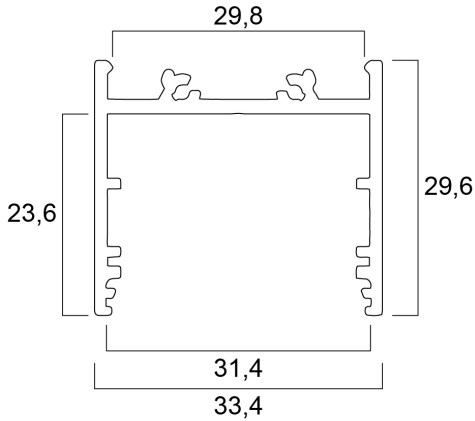

Features

- A deep wide 1000mm length anodised aluminium lighting profile that can be combined with multiple click diffusers (flat opal - 0022620, round opal - 0022621, square opal - 0022630) with a maximum LED strip width of 20mm. Can be mounted with 'Profile HO surface 16 raw alu.' or dedicated plates. Additional accessories like end caps, profile holders or mounting brackets need to be ordered separately.

Profile Deep Wide Surface 30 CDE-9/T 2m anodised 0022599

Technical drawings

Data table

GENERAL DATA

Product name	Profile Deep Wide Surface 30 CDE-9/T 2m anodised
Technology	Accessory
Housing	Aluminium
General application	Retail
ETIM Class	EC002557
Warranty	3 years

ELECTRICAL DATA

Control gear required	No
-----------------------	----

PHYSICAL DATA

Housing colour	Silver
Nominal Product Length (mm)	2000
Nominal Product Width (mm)	33.4

Profile Deep Wide Surface 30 CDE-9/T 2m anodised 0022599

Nominal Product Height (mm)	29.6
Weight (kg)	0.722

PACKAGING

Single packaging type	Carton
Product EAN number	5410288225999
Packaging single length / height (cm)	200.0
Packaging single width (cm)	3.0
Packaging single depth (cm)	2.0
DUN14 (outer)	05410288225999
Units per outer package	20
Packaging outer length / height (cm)	211.2
Packaging outer width (cm)	17.3
Packaging outer depth (cm)	17.5