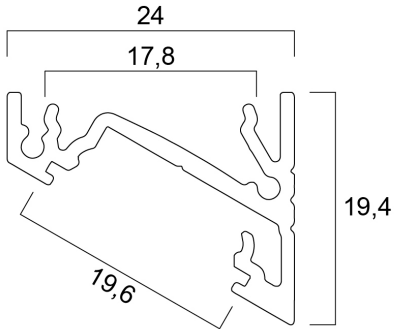

Profile corner surface 14 (24x19) 2m SET 0021595

Features

- The Profile corner surface 14 2m SET consists of 2m anodised profile , F click diffuser , 2 end caps and 4 holders

Product Overview

| | |
|---------------------|--|
| Product name | Profile corner surface 14 (24x19) 2m SET |
| Technology | Accessory |
| Housing | Aluminium |
| General application | Hospitality, Retail |
| ETIM Class | EC002557 |
| E-number FI | 4278231 |
| Housing colour | Silver |
| Product EAN number | 5410288215952 |
| Warranty | 3 years |

Profile corner surface 14 (24x19) 2m SET 0021595

Technical drawings

Data table

GENERAL DATA

| | |
|---------------------|--|
| Product name | Profile corner surface 14 (24x19) 2m SET |
| Technology | Accessory |
| Housing | Aluminium |
| General application | Hospitality, Retail |
| ETIM Class | EC002557 |
| E-number FI | 4278231 |
| Warranty | 3 years |

ELECTRICAL DATA

| | |
|-----------------------|----|
| Control gear required | No |
|-----------------------|----|

PHYSICAL DATA

| | |
|-----------------------------|--------|
| Housing colour | Silver |
| Nominal Product Length (mm) | 2000 |
| Nominal Product Width (mm) | 24 |

Profile corner surface 14 (24x19) 2m SET 0021595

| | |
|-----------------------------|------|
| Nominal Product Height (mm) | 19.4 |
| Weight (kg) | 0.49 |

PACKAGING

| | |
|---------------------------------------|----------------|
| Single packaging type | Carton |
| Product EAN number | 5410288215952 |
| Packaging single length / height (cm) | 200.5 |
| Packaging single width (cm) | 1.9 |
| Packaging single depth (cm) | 1.9 |
| DUN14 (outer) | 15410288215959 |
| Units per outer package | 50 |
| Packaging outer length / height (cm) | 210.0 |
| Packaging outer width (cm) | 17.0 |
| Packaging outer depth (cm) | 17.5 |