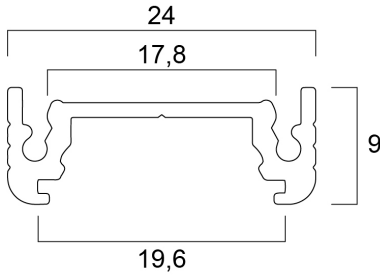

Profile Shallow Narrow 14 EF/T 2m anodised 0022601

Technical drawings

Data table

GENERAL DATA

Product name	Profile Shallow Narrow 14 EF/T 2m anodised
Technology	Accessory
Housing	Aluminium
General application	Retail
ETIM Class	EC002557
E-number FI	4278026
Warranty	3 years

ELECTRICAL DATA

Control gear required	No

PHYSICAL DATA

Housing colour	Silver
Nominal Product Length (mm)	2000
Nominal Product Width (mm)	24