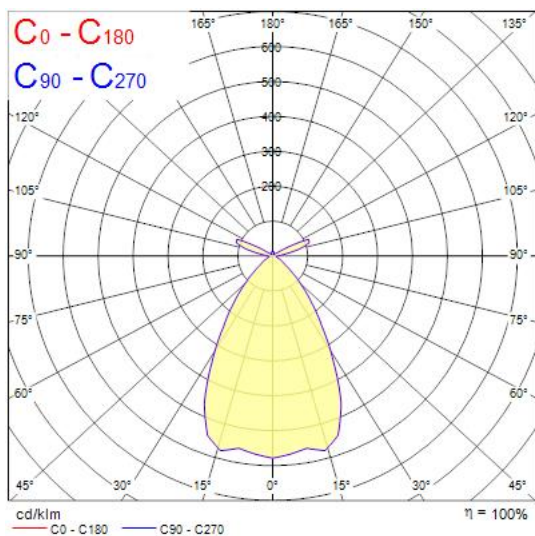

Concord

EQUINOX 165 2300 940 DALI BLACK 2060589

Electrical protection	Class II
Control gear type	LED driver constant current
Control gear mounting	Remote
Dimmable	Yes
Minimum dimming level (%)	1
Housing colour	RAL 9005 - Jet black
IP rating	IP20
IK rating	IK02
Product EAN number	5025768605897
Warranty	5 years
Dimming method	DALI, Switch-dim (mains-rated)

Photometry