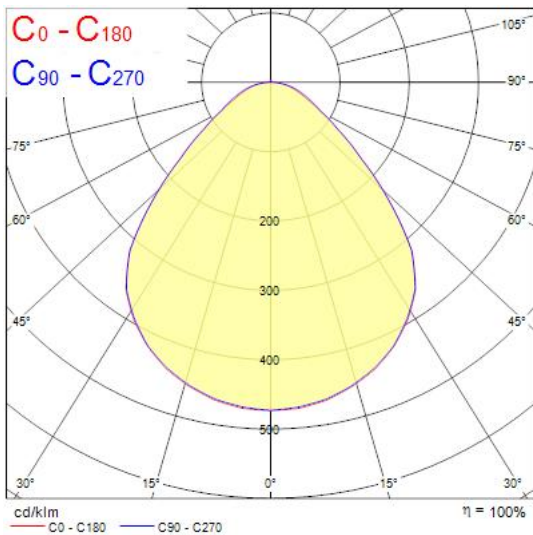

START Panel UGR19 600x600 4800Lm 840 LILO 0042190

Dimmable	No
LED Flickering Rate	Ultra low (5% or less)
Housing colour	RAL 9003 - Signal white
IP rating	IP40/20
IK rating	IK03
Product EAN number	5410288421902
Warranty	5 years
Dimming method	N/A

Photometry