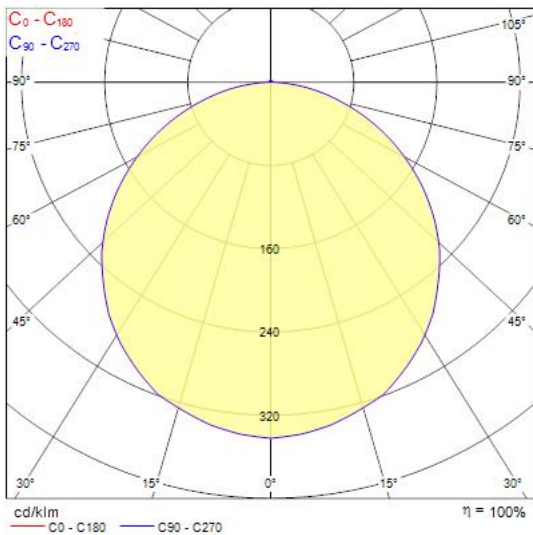

START eco Panel 600x600 3200Lm 840 LILO 0048401

Dimmable	No
LED Flickering Rate	Ultra low (5% or less)
Housing colour	RAL 9003 - Signal white
IP rating	IP40/20
IK rating	IK02
Product EAN number	5410288484013
Warranty	3 years
Dimming method	N/A

Photometry