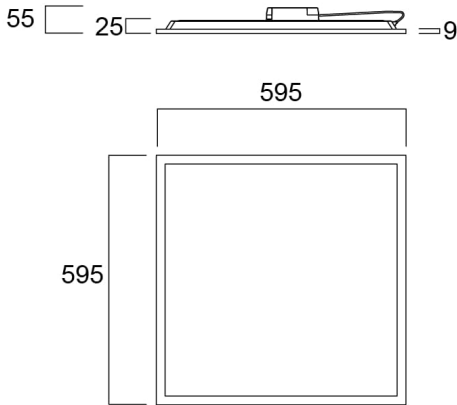

Features

- LED Panel with backlit technology, ideal for general indoor lighting applications such as breakout areas, offices and meeting rooms. Extruded aluminium frame, passive cooling. Low glaring UGR<22. RG0, 110 degree beam angle , optical system: PS diffuser with Opal finish. Light color temperature: 3000K Warm White, total system power: 34W , total fixture output: 4100lm, efficacy: 121 lm/W, Ra80 typical, LED chromacity: 3 step MacAdam ellipse (SDCM3), lifespan: 100,000 hours at 70% of the original output (L70B50), IR/UV free light source without heat radiation, operating voltage: 220-240V / 50-60Hz, low flicker, non dimmable driver, electrical protection: Class II. Degree of Protection: IP40/IP20, suitable for indoor environment only. Nominal size: 595x595mm, Loop in / loop out wiring, safety cables included, 25mm nominal height, White color frame, weight: 1,6Kg.

START Panel 600x600 HE 4100Lm 830 LILO 0042872

Colour Variation Initial (SDCM)	3
Beam Angle (°)	110
Glare control	< 22
Photobiological Risk Group	RG0
Total power consumption (W)	34
Electrical protection	Class II
Control gear type	LED driver constant current
Dimmable	No
LED Flickering Rate	Ultra low (5% or less)
Housing colour	RAL 9003 - Signal white
IP rating	IP40/20
IK rating	IK03
Product EAN number	5410288428727
Warranty	5 years
Dimming method	N/A

Photometry

START Panel 600x600 HE 4100Lm 830 LILO 0042872

Technical drawings

Data table

GENERAL DATA

Product name	START Panel 600x600 HE 4100Lm 830 LILO
Technology	LED (3 SDCM)
Cap/Base	N/A
Housing	Aluminium, Steel
Mount	Ceiling recessed mounting
General application	Education, Office
Operating temperature range (°C)	-10°C...+45°C
Performance ambient temperature Tq (°C)	25
ETIM Class	EC002892
E-number FI	4278471
Warranty	5 years