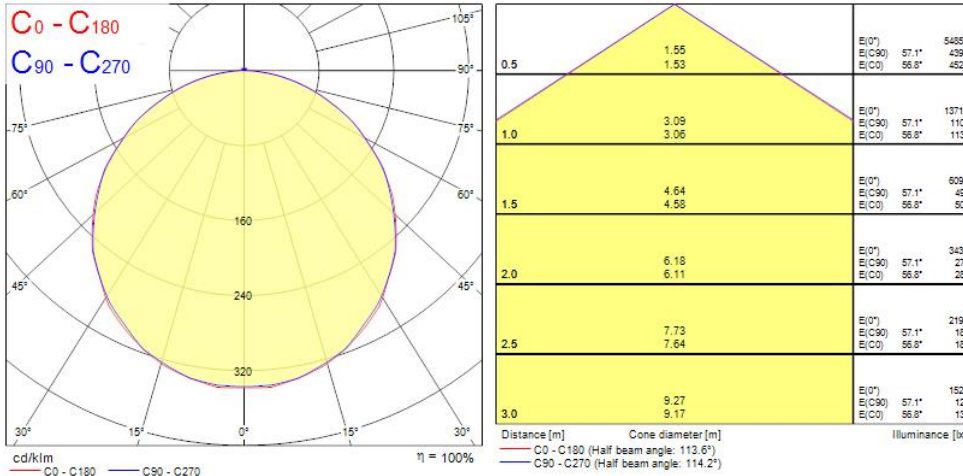

START Panel 600x600 HE 4100Lm 830 LILO 0042872

Colour Variation Initial (SDCM)	3
Beam Angle (°)	110
Glare control	< 22
Photobiological Risk Group	RG0
Total power consumption (W)	34
Electrical protection	Class II
Control gear type	LED driver constant current
Dimmable	No
LED Flickering Rate	Ultra low (5% or less)
Housing colour	RAL 9003 - Signal white
IP rating	IP40/20
IK rating	IK03
Product EAN number	5410288428727
Warranty	5 years
Dimming method	N/A

Photometry