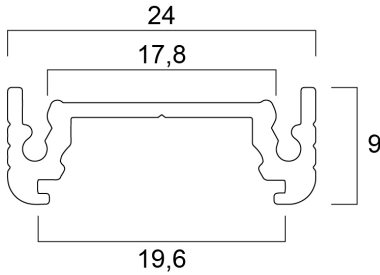

Profile Shallow Narrow 14 EF/T 3m anodised 0022610

Technical drawings

Data table

GENERAL DATA

Product name	Profile Shallow Narrow 14 EF/T 3m anodised
Technology	Accessory
Housing	Aluminium
General application	Retail
ETIM Class	EC002557
E-number FI	4278032
Warranty	3 years

ELECTRICAL DATA

Control gear required	No

PHYSICAL DATA

Housing colour	Silver
Nominal Product Length (mm)	3000
Nominal Product Width (mm)	24