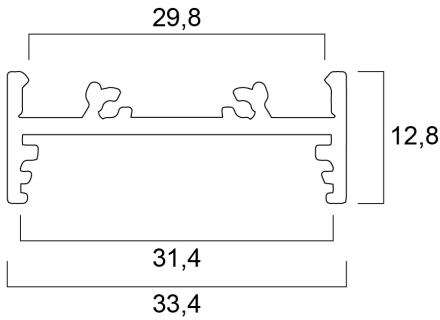

Profile shallow wide surface 30 (33x13) 2m SET 0021572

Features

- The Profile shallow wide surface 30 2m SET consists of 2m anodised profile , F click diffuser , 2 end caps (0022638) and 4 holders (0022645)

Product Overview

Product name	Profile shallow wide surface 30 (33x13) 2m SET
Technology	Accessory
Housing	Aluminium
General application	Hospitality, Retail
ETIM Class	EC002557
E-number FI	4278558
Photobiological Risk Group	Not applicable
Housing colour	Silver
IP rating	IP00
IK rating	IK00
Product EAN number	5410288215723
Warranty	3 years

Profile shallow wide surface 30 (33x13) 2m SET 0021572

Technical drawings

Data table

GENERAL DATA

Product name	Profile shallow wide surface 30 (33x13) 2m SET
Technology	Accessory
Housing	Aluminium
General application	Hospitality, Retail
Operating temperature range (°C)	25°C...+0°C
ETIM Class	EC002557
E-number FI	4278558
Warranty	3 years

PHYSICAL DATA

Housing colour	Silver
IP rating	IP00
IK rating	IK00
Diffuser finish	Opal
Nominal Product Length (mm)	2000
Nominal Product Width (mm)	33.4
Nominal Product Height (mm)	12.8
Weight (kg)	0.63