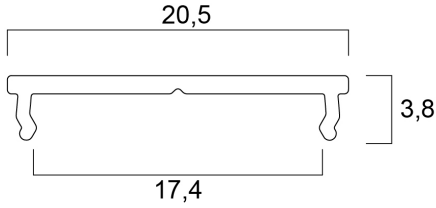

Features

- The simplest installation of a LED strip. This 1000mm length raw aluminium profile improves LED strip's adhesion with a very flat design (3,8mm height). It is to be used without a cover with a maximum LED strip width of 16mm. Additional accessories need to be ordered separately.

Profile HO Surface 16 (20x4) raw alu. 1m 0022595

Technical drawings

Data table

GENERAL DATA

Product name	Profile HO Surface 16 (20x4) raw alu. 1m
Technology	Accessory
Housing	Aluminium
General application	Retail
ETIM Class	EC002557
Warranty	3 years

ELECTRICAL DATA

Control gear required	No
-----------------------	----

PHYSICAL DATA

Housing colour	Silver
Nominal Product Length (mm)	1000
Nominal Product Width (mm)	20.5
Nominal Product Height (mm)	3.8

Profile HO Surface 16 (20x4) raw alu. 1m 0022595

Weight (kg)	0.07
-------------	------

PACKAGING

Single packaging type	Carton
Product EAN number	5410288225951
Packaging single length / height (cm)	100.0
Packaging single width (cm)	1.6
Packaging single depth (cm)	2.0
DUN14 (outer)	05410288225951
Units per outer package	100
Packaging outer length / height (cm)	205.0
Packaging outer width (cm)	16.0
Packaging outer depth (cm)	16.0