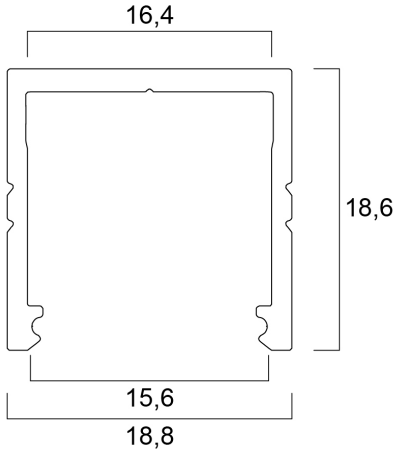

Profile Semi Deep Surface 16 B/U4 1m anodised 0022588

Technical drawings

Data table

GENERAL DATA

Product name	Profile Semi Deep Surface 16 B/U4 1m anodised
Technology	Accessory
Housing	Aluminium
General application	Retail
ETIM Class	EC002557
E-number FI	4278017
Warranty	3 years

ELECTRICAL DATA

Control gear required	No

PHYSICAL DATA

Housing colour	Silver
Nominal Product Length (mm)	1000
Nominal Product Width (mm)	18.8