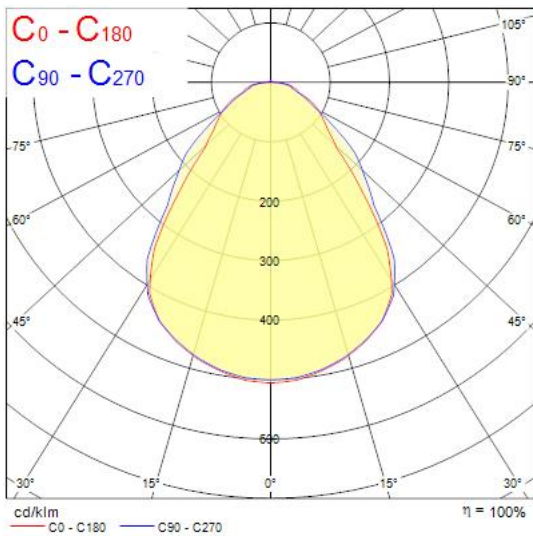

START Panel UGR19 600x600 3800Lm 830 LILO 0042827

Colour Variation Initial (SDCM)	3
Beam Angle (°)	90
Glare control	< 19
Photobiological Risk Group	RG0
Total power consumption (W)	36
Electrical protection	Class II
Control gear type	LED driver constant current
Dimmable	No
LED Flickering Rate	Ultra low (5% or less)
Housing colour	RAL 9003 - Signal white
IP rating	IP40/20
IK rating	IK03
Product EAN number	5410288428277
Warranty	5 years
Dimming method	N/A

Photometry