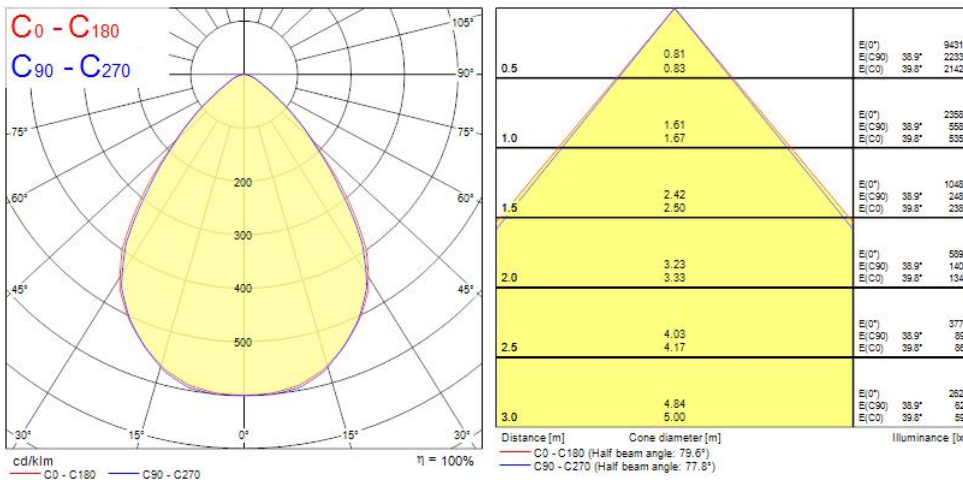

OptiClip 600 3000K C8 HO WH DALI WHITE 0043005

Photobiological Risk Group	RG1
Total power consumption (W)	33
Electrical protection	Class II
Control gear type	LED driver constant current
Dimmable	Yes
Minimum dimming level (%)	1
LED Flickering Rate	Ultra low (5% or less)
Housing colour	RAL 9016 - Traffic white / Bezel
IP rating	IP40/20
IK rating	IK07
Product EAN number	5410288430058
Warranty	5 years
Dimming method	DALI

Photometry