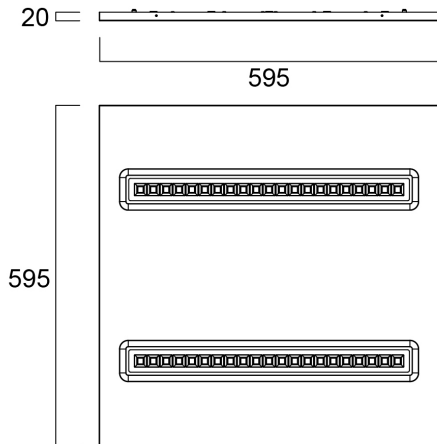

Technical drawings

Data table

GENERAL DATA

Product name	OptiClip 600 3000K C8 HO WH DALI WHITE
Technology	LED (3 SDCM)
Cap/Base	N/A
Housing	Steel
Mount	Ceiling recessed mounting
Fixture rating	Enclosed
General application	Education, Office
Operating temperature range (°C)	-20°C...+25°C
Performance ambient temperature Tq (°C)	25
ETIM Class	EC002892
Warranty	5 years

OPTICAL DATA

Fixture luminous flux (lm)	3925
Luminaire efficacy (lm/W)	119