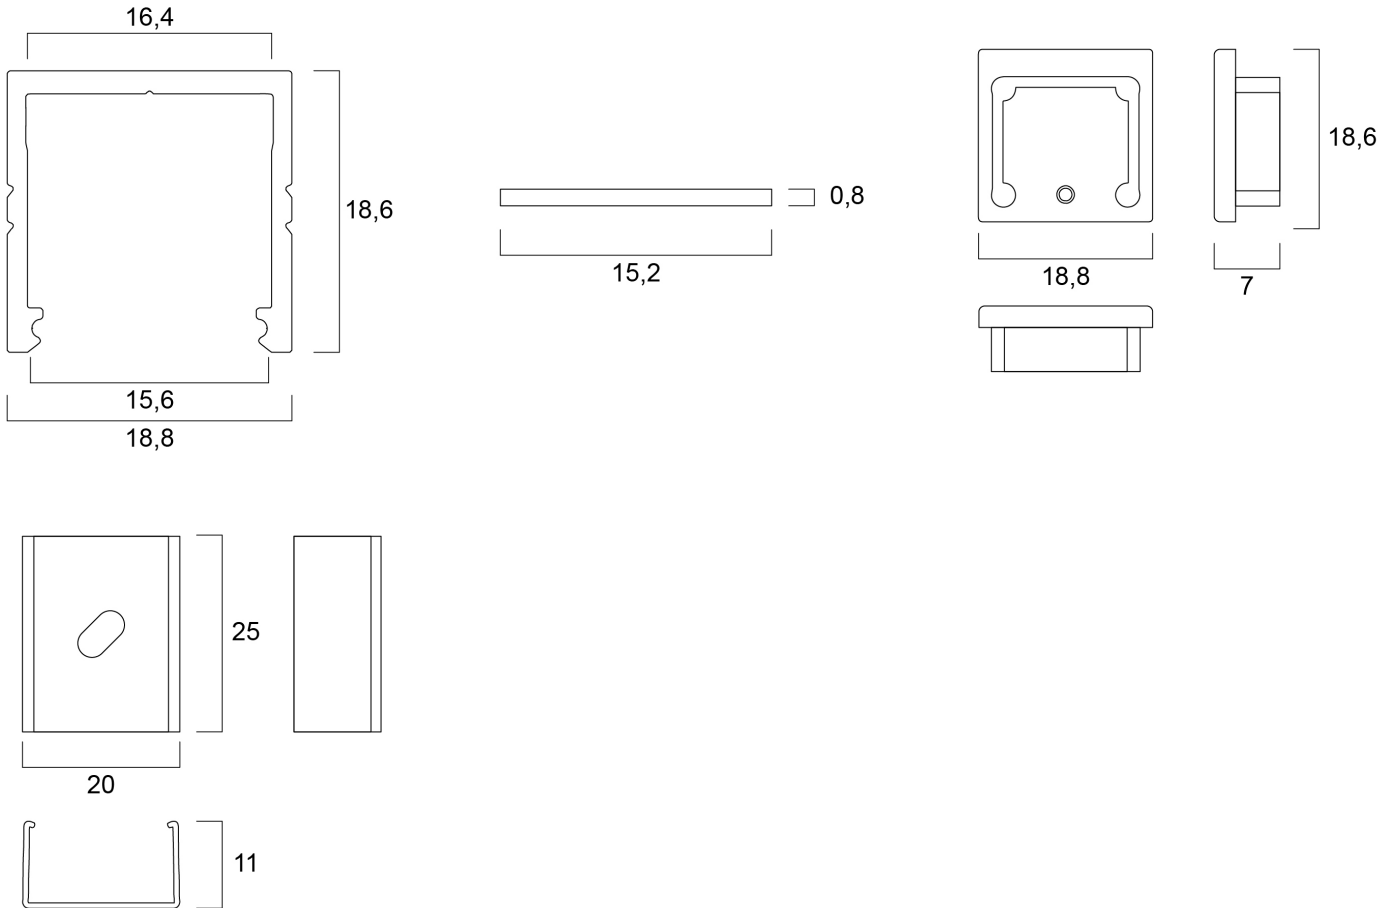

Profile semi deep surface 16 (19x19) SET BW 0021589

Technical drawings

Data table

GENERAL DATA

Product name	Profile semi deep surface 16 (19x19) SET BW
Technology	Accessory
Housing	Aluminium
General application	Hospitality, Retail
Operating temperature range (°C)	25°C...+0°C