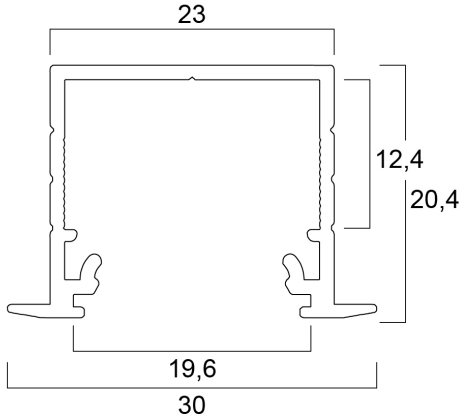

Features

- The Profile recess 20 2m SET BB consists of 2m anodised black profile , black F click diffuser, 2 end caps and 4 holders (0022644)

Product Overview

Product name	Profile recess 20 (30x20) 2m SET BB
Technology	Accessory
Housing	Aluminium
General application	Hospitality, Retail
ETIM Class	EC002557
E-number FI	4278564
Photobiological Risk Group	Not applicable
Housing colour	Black
IP rating	IP00
IK rating	IK00
Product EAN number	5410288215822
Warranty	3 years

Technical drawings

Data table

GENERAL DATA

Product name	Profile recess 20 (30x20) 2m SET BB
Technology	Accessory
Housing	Aluminium
General application	Hospitality, Retail
Operating temperature range (°C)	25°C...+0°C
ETIM Class	EC002557
E-number FI	4278564
Warranty	3 years

PHYSICAL DATA

Housing colour	Black
IP rating	IP00
IK rating	IK00
Diffuser finish	Opal
Nominal Product Length (mm)	2000
Nominal Product Width (mm)	30
Nominal Product Height (mm)	20.4
Weight (kg)	0.51

PACKAGING

Single packaging type	Carton
Product EAN number	5410288215822
Packaging single length / height (cm)	200.5
Packaging single width (cm)	1.9
Packaging single depth (cm)	1.9
DUN14 (outer)	15410288215829
Units per outer package	30
Packaging outer length / height (cm)	210.0
Packaging outer width (cm)	17.0
Packaging outer depth (cm)	17.5