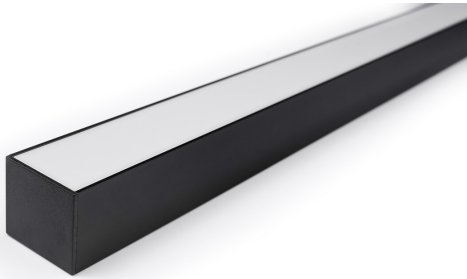

## Profile deep wide surface 30 (33x30) 2m SET BW 0021578

### Features

- The Profile deep wide surface 30 2m SET BW consists of 2m anodised black profile , F click diffuser (0022620), 2 end caps and 4 holders (0022645)

### Product Overview

<b>Product name</b>	Profile deep wide surface 30 (33x30) 2m SET BW
<b>Technology</b>	Accessory
<b>Housing</b>	Aluminium
<b>General application</b>	Hospitality, Retail
<b>ETIM Class</b>	EC002557
<b>E-number FI</b>	4278573
<b>Photobiological Risk Group</b>	Not applicable
<b>Housing colour</b>	Black
<b>IP rating</b>	IP00
<b>IK rating</b>	IK00
<b>Product EAN number</b>	5410288215785
<b>Warranty</b>	3 years