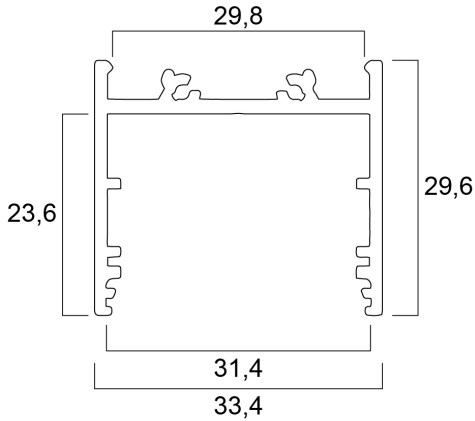

Profile Deep Wide Surface 30 CDE-9/T 1m annodised 0022590

Technical drawings

Data table

GENERAL DATA

Product name	Profile Deep Wide Surface 30 CDE-9/T 1m annodised
Technology	Accessory
Housing	Aluminium
General application	Retail
ETIM Class	EC002557
Warranty	3 years

ELECTRICAL DATA

Control gear required	No

PHYSICAL DATA

Housing colour	Silver
Nominal Product Length (mm)	1000
Nominal Product Width (mm)	33.4