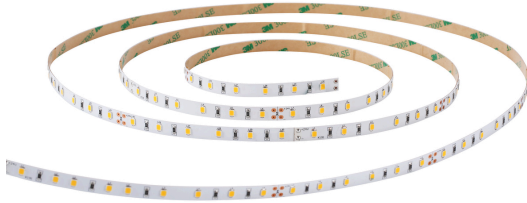

Features

- 5 metre IP20 LED reel with pre-attached 3M adhesive type; equipped with 300 LEDs; 2450lm per 5m (490lm per 1m); 24V; 3000K; CRI90; R9>50; SDCM≤3, Compatible with emergency packs: 0046600, 0046601

Product Overview

Product name	Flex Pro IP20 2450lm 930
Technology	LED
General application	Hospitality
ETIM Class	EC002706
E-number FI	4278331
Fixture luminous flux (lm)	2450
Luminaire efficacy (lm/W)	102
Colour temperature (K)	3000
CRI (Ra)	90
Colour Variation Initial (SDCM)	3
Beam Angle (°)	120
Photobiological Risk Group	RG1
Total power consumption (W)	24
Electrical protection	Class III
Dimmable	Yes
IP rating	IP20
IK rating	IK00
Product EAN number	5410288681689
Warranty	5 years
Dimming method	Other