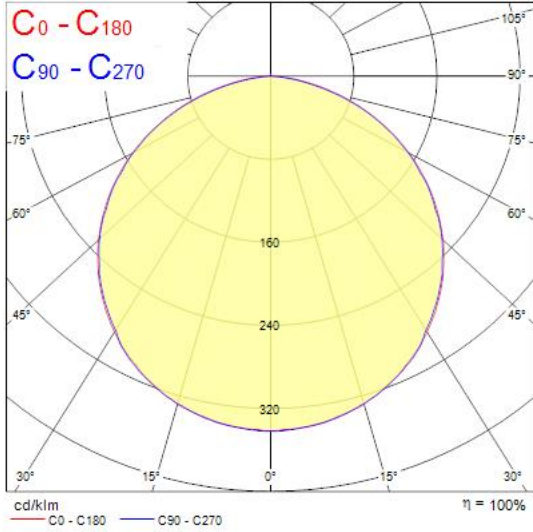

Photometry