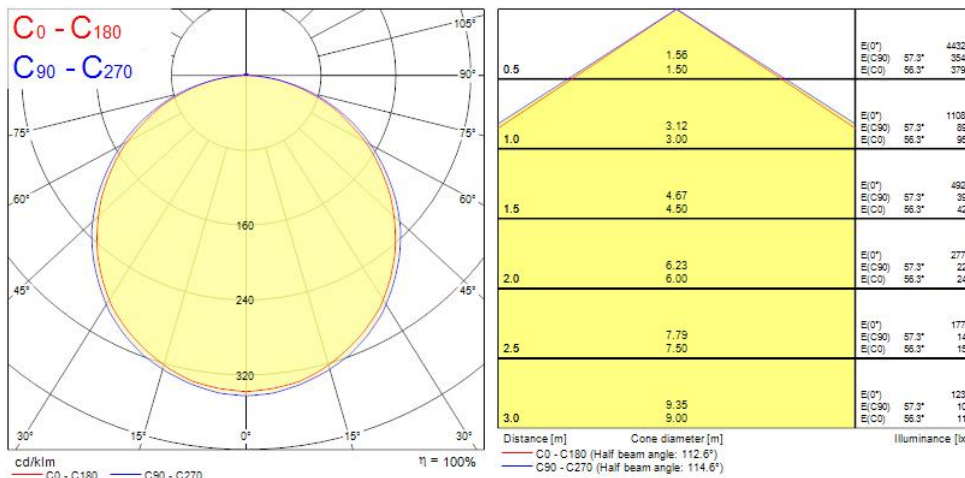

START Panel 3YW 1200x300 3200Lm 840 LILO 0042811

Beam Angle (°)	112
Glare control	< 22
Photobiological Risk Group	RG0
Total power consumption (W)	36
Electrical protection	Class II
Control gear type	LED driver constant current
Dimmable	No
LED Flickering Rate	Ultra low (5% or less)
Housing colour	RAL 9003 - Signal white
IP rating	IP40/20
IK rating	IK02
Product EAN number	5410288428116
Warranty	3 years
Dimming method	N/A

Photometry