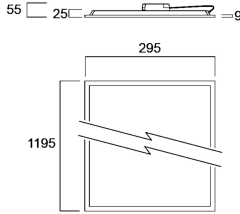

Technical drawings

Data table

GENERAL DATA

Product name	START Panel 3YW 1200x300 3200Lm 840 LILO
Technology	LED
Cap/Base	N/A
Housing	Aluminium, Steel
Mount	Ceiling recessed mounting
General application	Education, Office
Operating temperature range (°C)	-10°C...+45°C
Performance ambient temperature Tq (°C)	25
ETIM Class	EC002892
Warranty	3 years

OPTICAL DATA

Fixture luminous flux (lm)	3200
Luminaire efficacy (lm/W)	89
Colour temperature (K)	4000
Light colour	Neutral White
CRI (Ra)	80
Colour Variation Initial (SDCM)	6
Beam Angle (°)	112