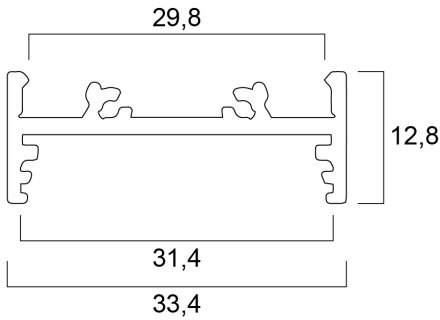

Profile Shallow Wide Surface 30 CDE-9/T 2m anodised 0022600

Technical drawings

Data table

GENERAL DATA

Product name	Profile Shallow Wide Surface 30 CDE-9/T 2m anodised
Technology	Accessory
Housing	Aluminium
General application	Retail
ETIM Class	EC002557
E-number FI	4278025
Warranty	3 years

ELECTRICAL DATA

Control gear required	No

PHYSICAL DATA

Housing colour	Silver
Nominal Product Length (mm)	2000