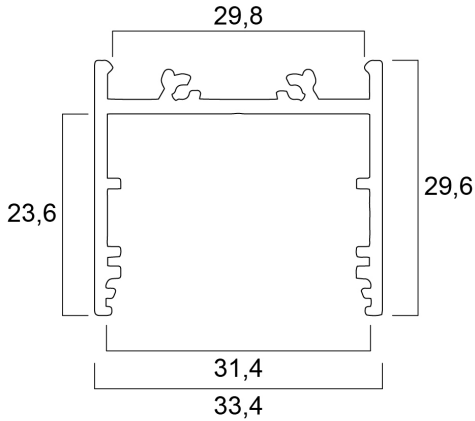

Features

- The Profile deep wide surface 30 2m SET consists of 2m anodised profile , F click diffuser , 2 end caps and 4 holders

Product Overview

Product name	Profile deep wide surface 30 (33x30) 2m SET
Technology	Accessory
Housing	Aluminium
General application	Hospitality, Retail
ETIM Class	EC002557
E-number FI	4278555
Photobiological Risk Group	Not applicable
Housing colour	Silver
IP rating	IP00
IK rating	IK00
Product EAN number	5410288215716
Warranty	3 years

Profile deep wide surface 30 (33x30) 2m SET 0021571

Technical drawings

Data table

GENERAL DATA

Product name	Profile deep wide surface 30 (33x30) 2m SET
Technology	Accessory
Housing	Aluminium
General application	Hospitality, Retail
Operating temperature range (°C)	25°C...+0°C
ETIM Class	EC002557
E-number FI	4278555
Warranty	3 years

PHYSICAL DATA

Housing colour	Silver
IP rating	IP00
IK rating	IK00
Diffuser finish	Opal
Nominal Product Length (mm)	2000
Nominal Product Width (mm)	33.4
Nominal Product Height (mm)	29.6
Weight (kg)	0.86

PACKAGING

Single packaging type	Carton
Product EAN number	5410288215716
Packaging single length / height (cm)	200.5
Packaging single width (cm)	3.0
Packaging single depth (cm)	3.0
DUN14 (outer)	15410288215713
Units per outer package	20
Packaging outer length / height (cm)	210.0
Packaging outer width (cm)	17.0
Packaging outer depth (cm)	17.5