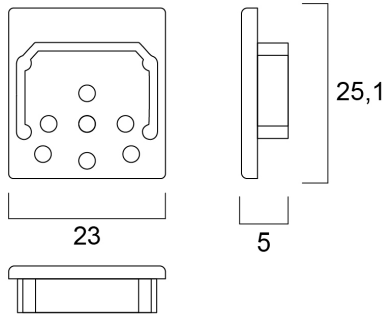

End caps Semi deep surface 20 (x2) 0022637

Features

- A profile ending made of thermoplastic (ABS). Compatible with the following profiles: Profile Semi Deep Surface 20 EF/T (0022589, 0022598, 0022607). 2pcs per pack.

End caps Semi deep surface 20 (x2) 0022637

Technical drawings

Data table

GENERAL DATA

Product name	End caps Semi deep surface 20 (x2)
Technology	Accessory
Housing	Aluminium
General application	Retail
ETIM Class	EC002557
E-number FI	4278047
Warranty	3 years

ELECTRICAL DATA

Control gear required	No
-----------------------	----

PHYSICAL DATA

Housing colour	Silver
Nominal Product Length (mm)	5
Nominal Product Width (mm)	23

End caps Semi deep surface 20 (x2) 0022637

Nominal Product Height (mm)	25.1
Weight (kg)	0.01

PACKAGING

Single packaging type	Plastic
Product EAN number	5410288226378
Packaging single length / height (cm)	10.0
Packaging single width (cm)	10.0
Packaging single depth (cm)	2.0
DUN14 (outer)	05410288226378
Units per outer package	100
Packaging outer length / height (cm)	14.0
Packaging outer width (cm)	10.0
Packaging outer depth (cm)	6.5