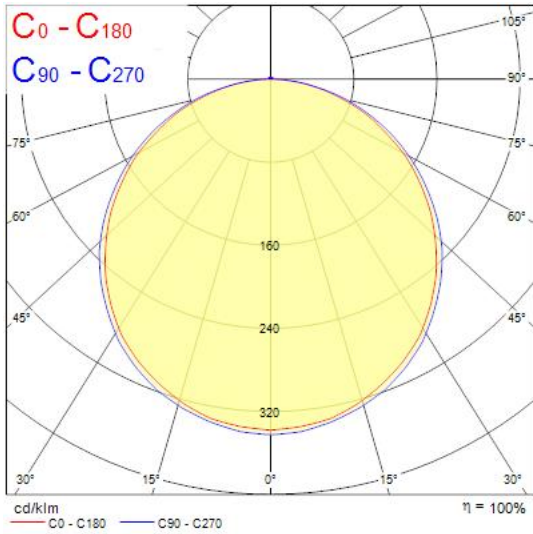

START eco Panel 1200x300 3200Lm 840 LILO 0047072

IP rating	IP40/20
IK rating	IK02
Product EAN number	5410288470726
Warranty	3 years
Dimming method	N/A

Photometry