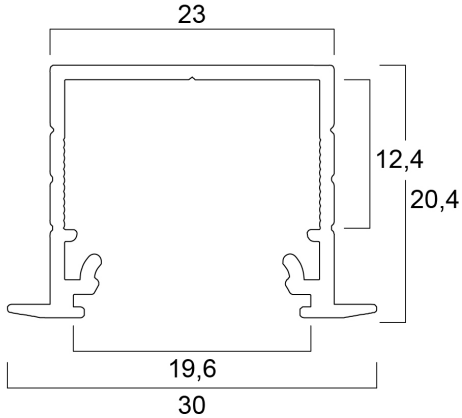

Profile Recess 20 EF/U7 1m anodised 0022587

Technical drawings

Data table

GENERAL DATA

Product name	Profile Recess 20 EF/U7 1m anodised
Technology	Accessory
Housing	Aluminium
General application	Retail
ETIM Class	EC002557
E-number FI	4278015
Warranty	3 years

ELECTRICAL DATA

Control gear required	No

PHYSICAL DATA

Housing colour	Aluminium
Nominal Product Length (mm)	1000
Nominal Product Width (mm)	30