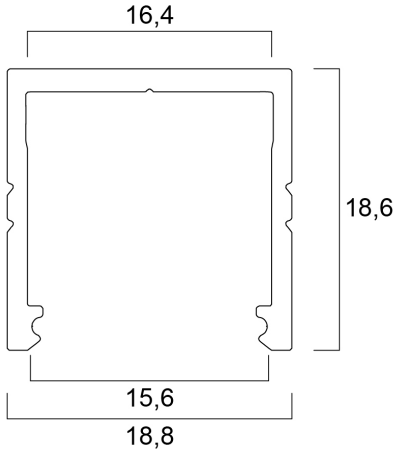

Profile Semi Deep Surface 16 B/U4 2m anodised 0022597

Technical drawings

Data table

GENERAL DATA

Product name	Profile Semi Deep Surface 16 B/U4 2m anodised
Technology	Accessory
Housing	Aluminium
General application	Retail
ETIM Class	EC002557
E-number FI	4278023
Warranty	3 years

ELECTRICAL DATA

Control gear required	No

PHYSICAL DATA

Housing colour	Silver
Nominal Product Length (mm)	2000
Nominal Product Width (mm)	18.8